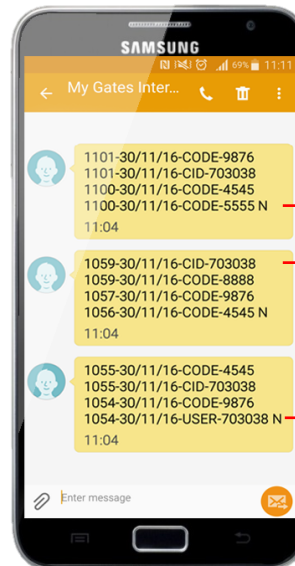

GSM-10B Prime

T-Mobile SIM Card
Included at No Charge
For easy activation.

RANGE

Access Control

BFT CELLULAR CALL BOX WITH 10 BUTTON KEYPAD

BFT-GSM PRIME-10B

- 10 STATION/FAMILY CELLULAR ACCESS SYSTEM.
- CALL UP TO 10 FAMILIES FROM A SINGLE SIM CARD.
- BUILT IN TIME CLOCK CONTROL. **NEW**
- REMOTELY PROGRAM YOUR KEYPAD CODES BY APP. **NEW**
- AUTOMATIC 7 DAY OPEN/CLOSE CONTROL BY APP. **NEW**
- ACTIVITY LOG (SEE WHO OPENED YOUR GATES AND WHEN). **NEW**
- ACCESS YOUR PROPERTY BY TELEPHONE, CALLER ID (KNOWN NUMBER), SMS, OR PIN CODE.
- 15V D.C POWER SUPPLY ADAPTOR INCLUDED.
- BUILT-IN ILLUMINATED KEYPAD WITH 200 CODES, 20 TIME ZONE CODES, 30 TEMPORARY CODES.
- 100 REGISTERED CALLER ID USERS.
- GET A CALL FROM YOUR CELLBOX ANYWHERE IN THE WORLD.
- THREE YEAR LIMITED WARRANTY.

CODE: Keypad code used, with date and time!

CID: Caller ID user with last 6 digits of phone number shown!

USER: Home user, opened their gates at this time and date.

BFT Americas, Inc.
6100 Broken Sound Parkway N.W.
Boca Raton, FL 33487