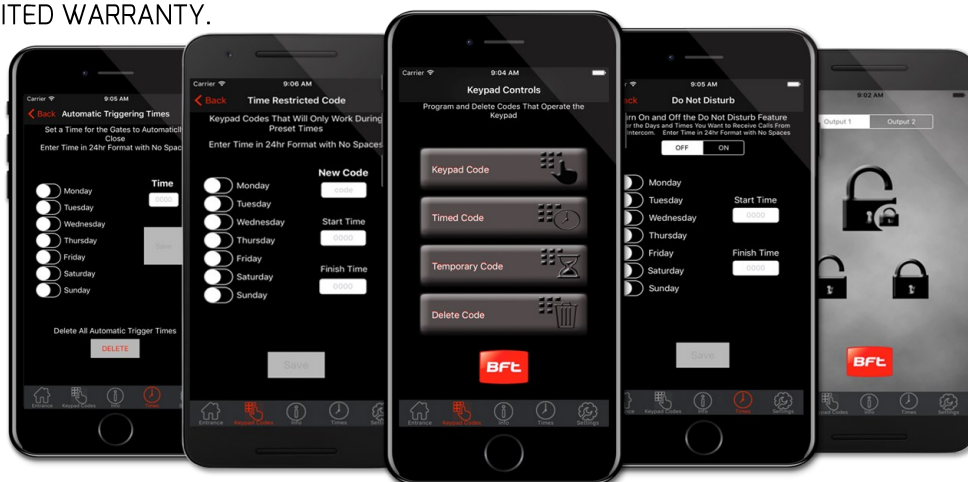

GSM-10B Prime

T-Mobile SIM Card
Included at No Charge
For easy activation.

RANGE

Access Control

BFT CELLULAR CALL BOX WITH 10 BUTTON KEYPAD

BFT-GSM PRIME-10B

- 10 STATION/FAMILY CELLULAR ACCESS SYSTEM.
- CALL UP TO 10 FAMILIES FROM A SINGLE SIM CARD.
- BUILT IN TIME CLOCK CONTROL. **NEW**
- REMOTELY PROGRAM YOUR KEYPAD CODES BY APP. **NEW**
- AUTOMATIC 7 DAY OPEN/CLOSE CONTROL BY APP. **NEW**
- ACTIVITY LOG (SEE WHO OPENED YOUR GATES AND WHEN). **NEW**
- ACCESS YOUR PROPERTY BY TELEPHONE, CALLER ID (KNOWN NUMBER), SMS, OR PIN CODE.
- 15V D.C POWER SUPPLY ADAPTOR INCLUDED.
- BUILT-IN ILLUMINATED KEYPAD WITH 200 CODES, 20 TIME ZONE CODES, 30 TEMPORARY CODES.
- 100 REGISTERED CALLER ID USERS.
- GET A CALL FROM YOUR CELLBOX ANYWHERE IN THE WORLD.
- THREE YEAR LIMITED WARRANTY.

CODE: Keypad code used, with date and time!

CID: Caller ID user with last 6 digits of phone number shown!

USER: Home user, opened their gates at this time and date.

BFT Americas, Inc.
6100 Broken Sound Parkway N.W.
Boca Raton, FL 33487