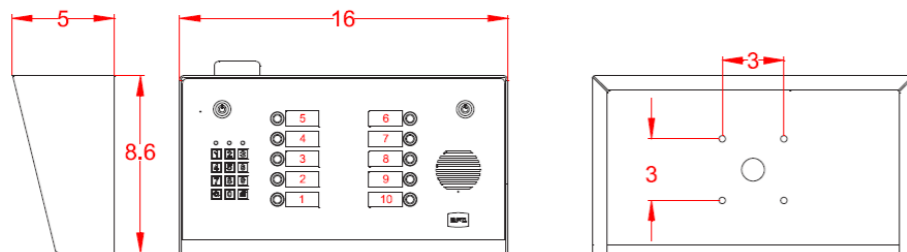

T: +1 561 995 8155

T: US. 1877 995 8155

➔ info.bft@bft-usa.com

➔ www.bftaccess.com

➔ www.bftautomation.com

GSM-10B Prime

PHYSICAL MEASUREMENTS

BFT-GSM-PRIME-10B